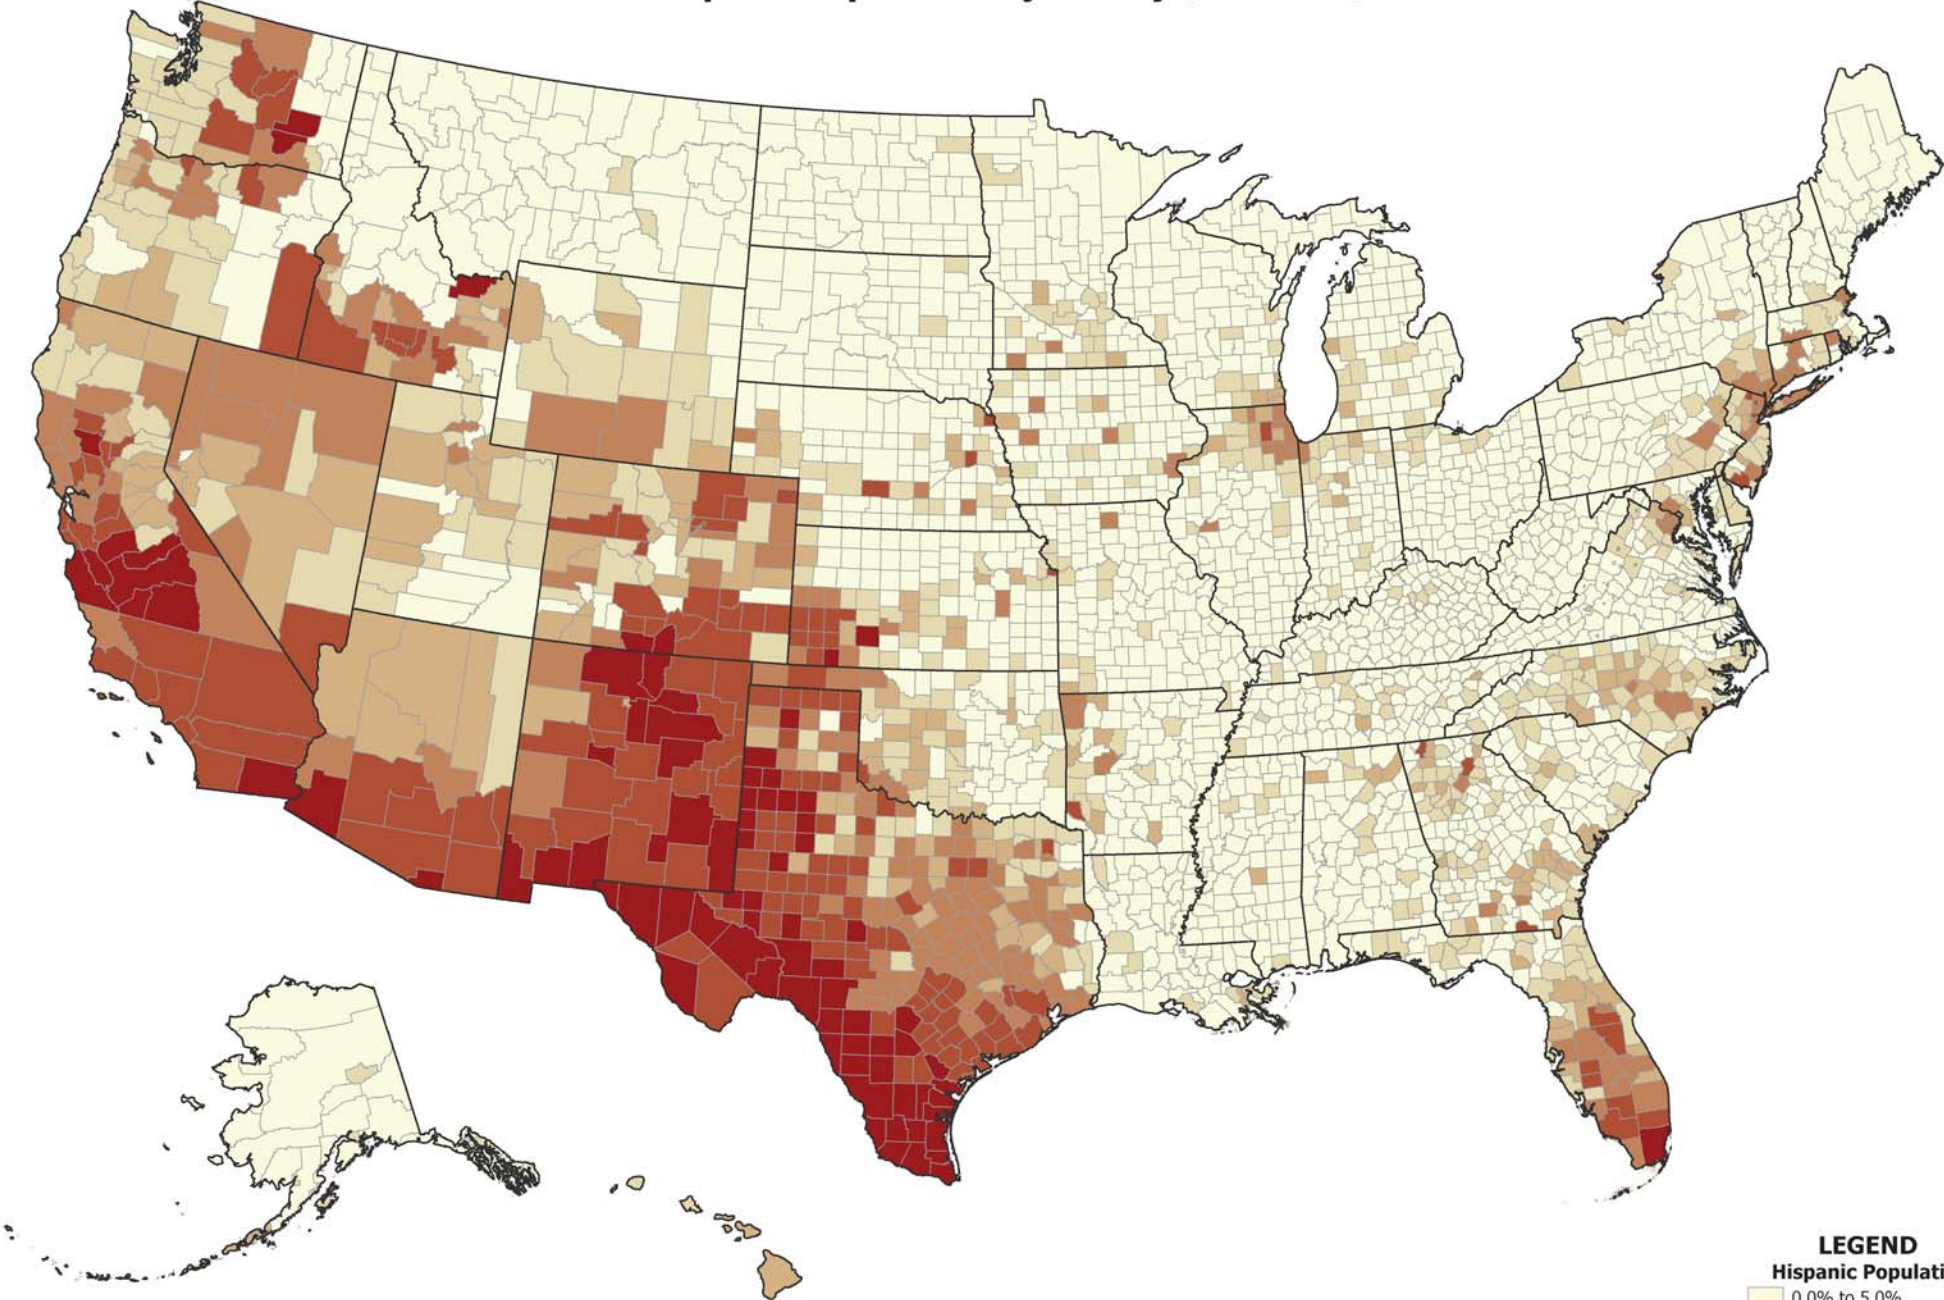

Hispanic Population by County (2012 ACS)

LEGEND
Hispanic Population

- 0.0% to 5.0%
- 5.0% to 10.0%
- 10.0% to 15.0%
- 15.0% to 25.0%
- 25.0% to 50.0%
- 50.0% to 100.0%

(2012 ACS)